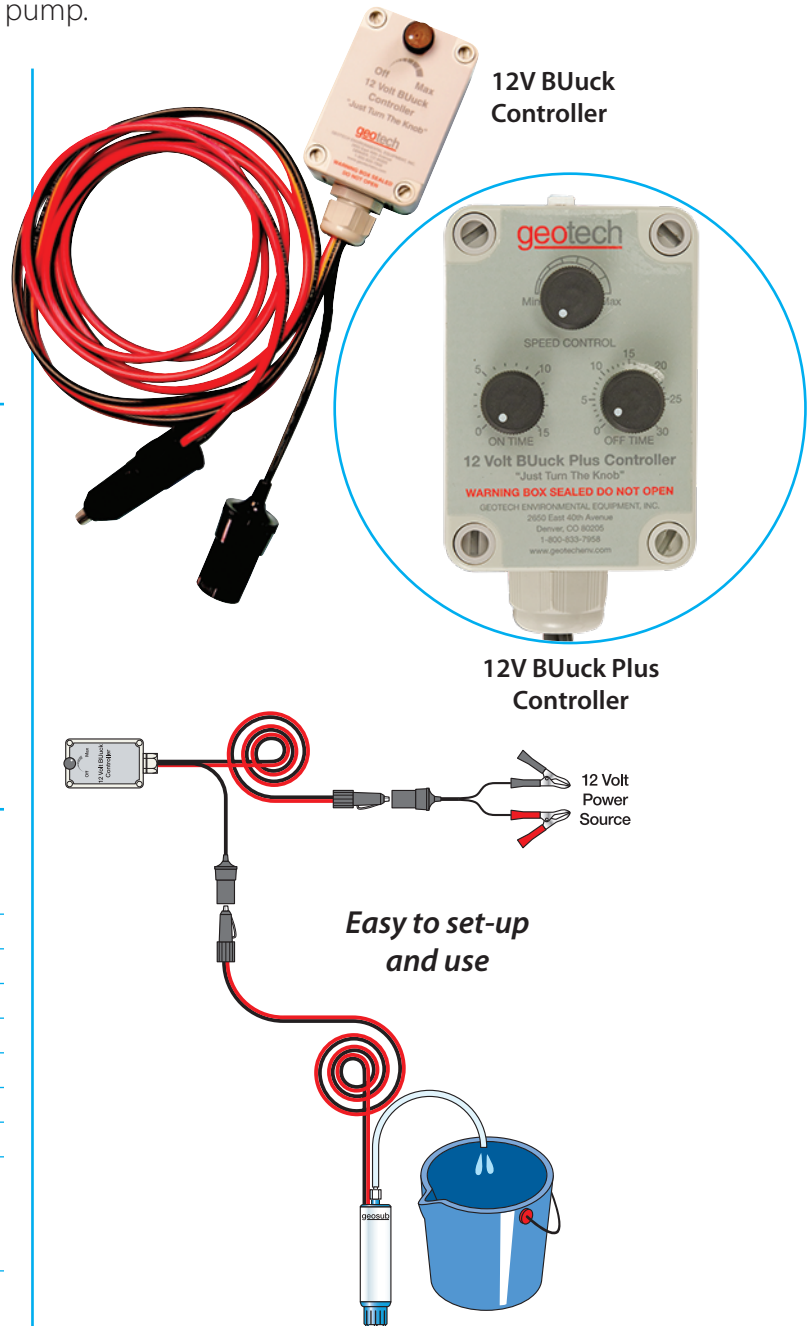

12 Volt BUuck & BUuck Plus Controllers

BUuck-series controllers enable variable flow control of 12V DC electric submersible pumps. Designed to operate in combination with GeoSquirt purge pumps, these controllers feature an accurate and smooth flow control, over current and reverse polarity protection. The BUuck Plus model adds adjustable On/Off timers that enhance operational control while extending the life of the pump.

FEATURES

- Rugged field-rated enclosure
- Continuous operation mode
- Round 12 DC connectors standard
- Extended 12 feet of cable – from power source to pump connector
- Variable speed control
- Variable On/Off timer (BUuck Plus)

OPERATION

1. Make sure knob is in **OFF** position.
2. Connect to pump.
3. Connect to 12V DC source.
4. Turn the knob clockwise to increase water flow and counter-clockwise to decrease flow. Full counter-clockwise turns controller off.
5. Fault Protection Reset: Identify and correct fault source then push resettable circuit breaker button back in.
6. Set ON/OFF Timers (BUuck Plus only).

SPECIFICATIONS

| | |
|--------------------------------------|---|
| Input Voltage Range | 10-18 Volt DC |
| Volt Out Range | 0 – Vin |
| Amp Out (Max) | 15A |
| Fault Current Output | 16A |
| Storage Temp | -4°F to 185°F (-20°C to 85°C) |
| Operational Temp | -4°F to 122°F (-20°C to 50°C) |
| Controller Dimensions | 3.75" H x 2.5" W x 2.125" D |
| Cable Length | 12 feet (12AWG) |
| Connectors | <i>Input:</i> Male Round 12V Connector (direct to CLA) Female Round 12V to Alligator Clip Adapter (direct to battery terminals) <i>Output:</i> Female Round 12V Connector |
| Timer Range (Plus Model Only) | RUN 0-15 minutes / OFF 0-30 minutes |